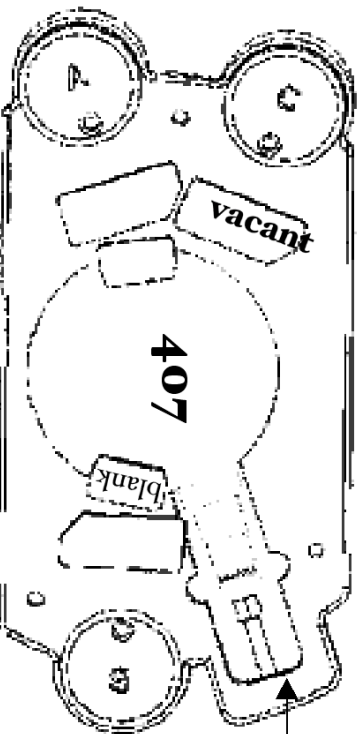

Application name

---

633

02/087

F/O input

Use this template to prepare the configurations for each application you do and keep it handy.